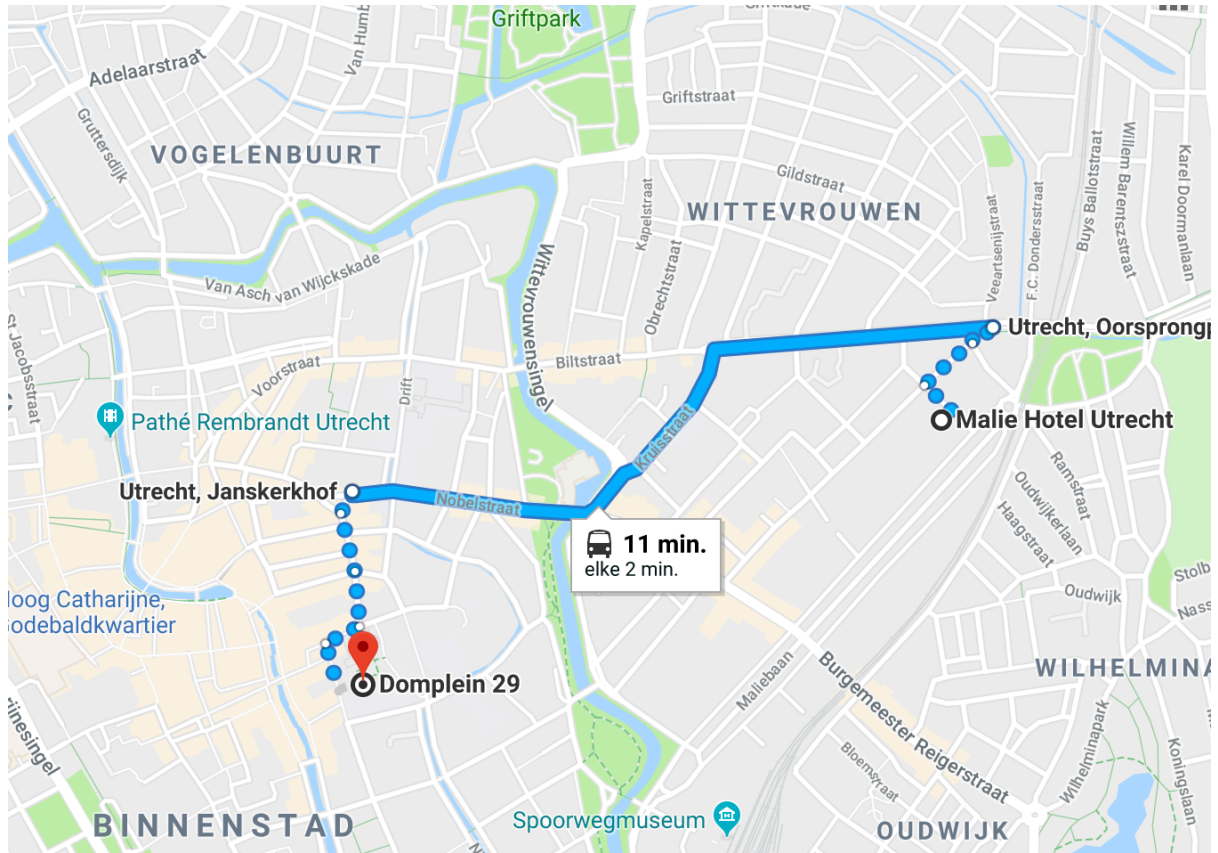

## Directions from the hotels to University Hall

Directions for participants to the University Hall on Sunday:

. from the Court Hotel: just 200 meters to the University Hall - see map 3

. from the Malie Hotel:

\* a 17 minutes walk from the hotel to the University Hall - see map 1

\* by bus is also possible: 3 minutes walk (cross the Biltstraat) to bus stop Oorsprongpark, than take bus 18, 27, 28, 50, 51, 52, 53, 74, 77 or 251 (in the direction of the Central Station), leave the bus at Janskerkhof and walk 4 minutes (see map 2) You can by the U-OV-travel tickets in the bus.

### Map 1 - Malie Hotel to University Hall - walking

## Map 2 - Malie Hotel to University Hall - bus