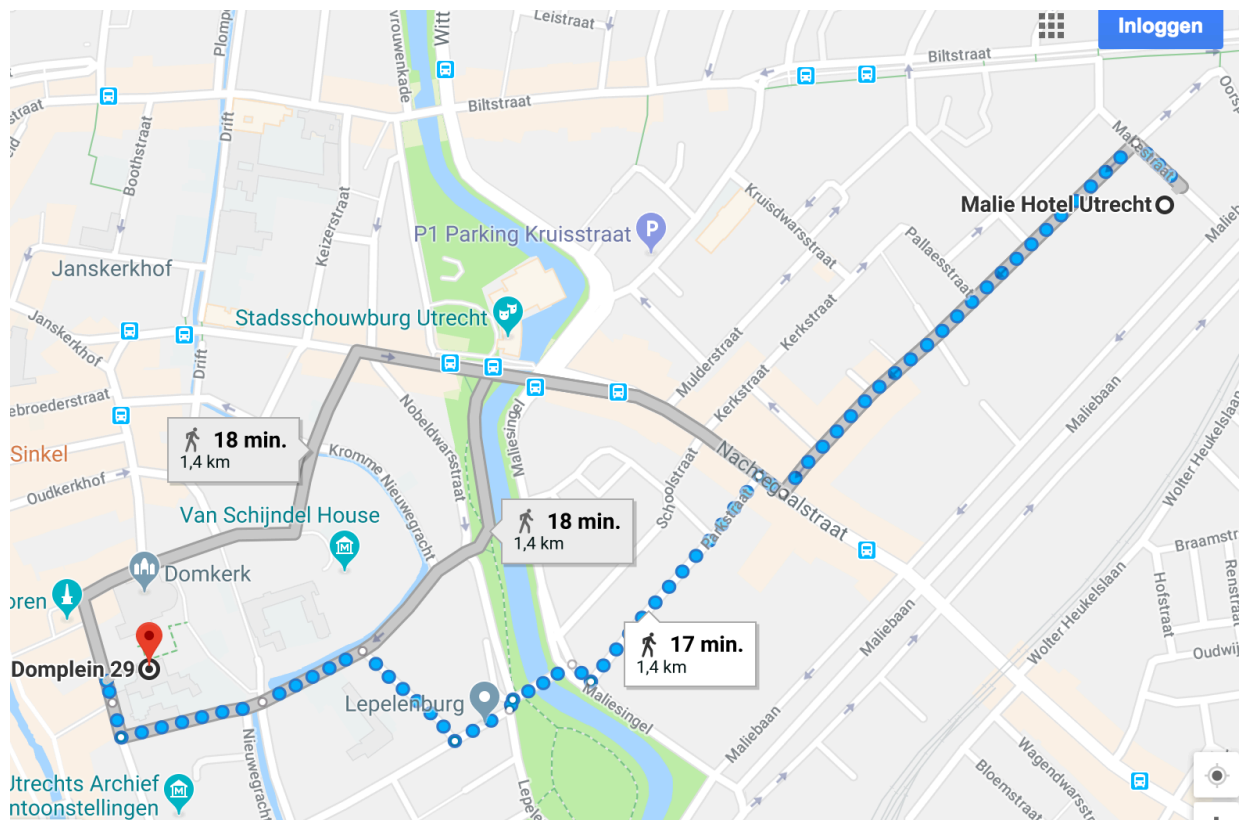

## Directions from the hotels to University Hall

Directions for participants to the University Hall on Sunday:

. from the Court Hotel: just 200 meters to the University Hall - see map 3

. from the Malie Hotel:

\* a 17 minutes walk from the hotel to the University Hall - see map 1

\* by bus is also possible: 3 minutes walk (cross the Biltstraat) to bus stop Oorsprongpark, than take bus 18, 27, 28, 50, 51, 52, 53, 74, 77 or 251 (in the direction of the Central Station), leave the bus at Janskerkhof and walk 4 minutes (see map 2) You can by the U-OV-travel tickets in the bus.

## Map 2 - Malie Hotel to University Hall - bus

### Map 3 - Court Hotel to University Hall – Walking